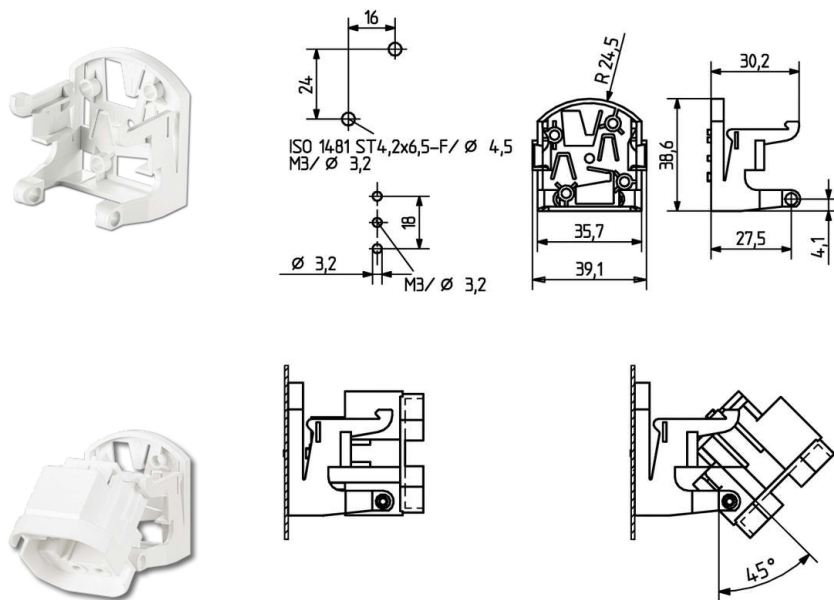

 Create pdf

Lampholders for compact fluorescent lamps

26.920.-308

Accessories G24 / GX24

colour	pkg.	wt.	part no.
white	250	6 g	26.920.-308,50

Supports for lampholders G24 + GX24,
26.725.2001 - 2008

Screw fixing

Support: PA

- For self-tapping screws ISO 1481 ST 4.2 x 6.5 - F or for screws ISO 1207 - M 3
- Only suitable for G24 / GX24 lamps with key d1 - d3 or q1 - q4

Document generated on: Th, 9. February 2017 - 11:57